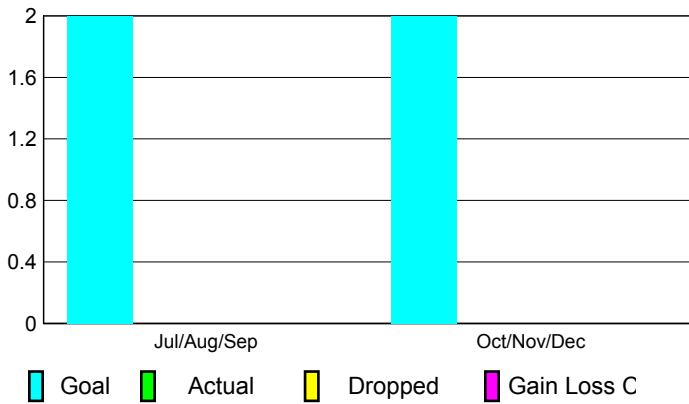

2010-2011 GMT Reports for District (or Undistricted) **District E 3**

GMT: **Doctor NICOLAS JARA ORELL**

Location: **VENEZUELA**

GMT CA: **3**

CLUBS

Club Results
2010-2011

Clubs
2009-2010

Month	New Club Goal	Actual New Clubs	Actual Dropped Clubs	Gain/Loss of Clubs	Gain/Loss of Clubs
Jul/Aug/Sep	2	0	0	0	1
Oct/Nov/Dec	2	0	0	0	1
Totals	4	0	0	0	2

Club Results 2010-2011

Goal, New, Dropped, Gain/Loss

Comparison of Club Gain/Loss

Current Year Compared to the Previous Year

YTD Status Quo Clubs 2010-2011

Status Quo Clubs Compared to Status Quo Members

MEMBERSHIP