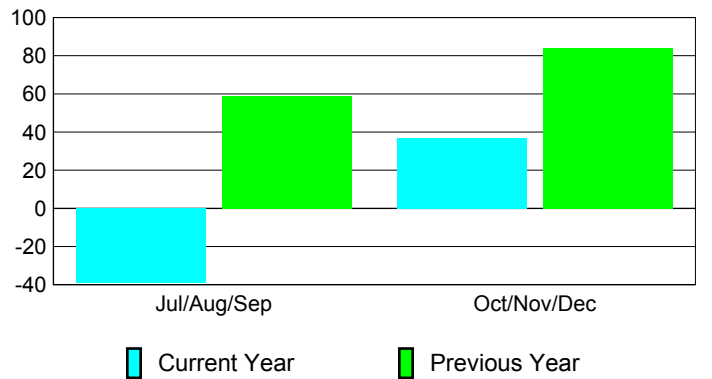

Membership Results
2010-2011

Membership
2009-2010

Month	Net Memb Goal	Actual New Memb	Actual Dropped Memb	Gain/Loss of Memb	Gain/Loss of Memb
Jul/Aug/Sep	80	24	-63	-39	59
Oct/Nov/Dec	90	53	-16	37	84
Totals	170	77	-79	-2	143

Membership Results 2010-2011

Goal, New, Dropped, Gain/Loss

Comparison of Membership Gain/Loss

Current Year Compared to the Previous Year

Gender Comparison 2010-2011

Jul/Aug/Sep

Oct/Nov/Dec

Male