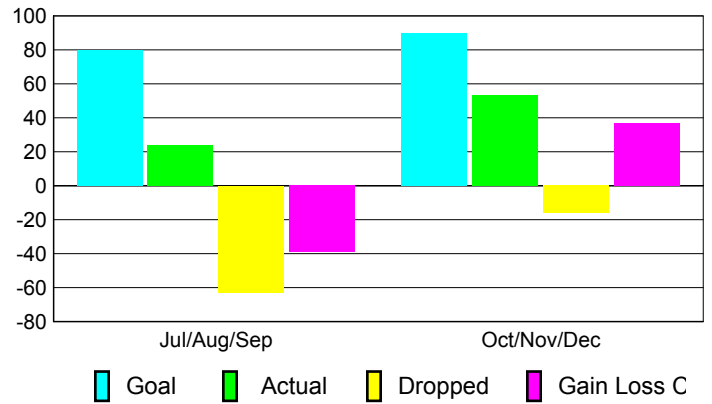

Membership Results 2010-2011

Goal, New, Dropped, Gain/Loss

Comparison of Membership Gain/Loss

Current Year Compared to the Previous Year